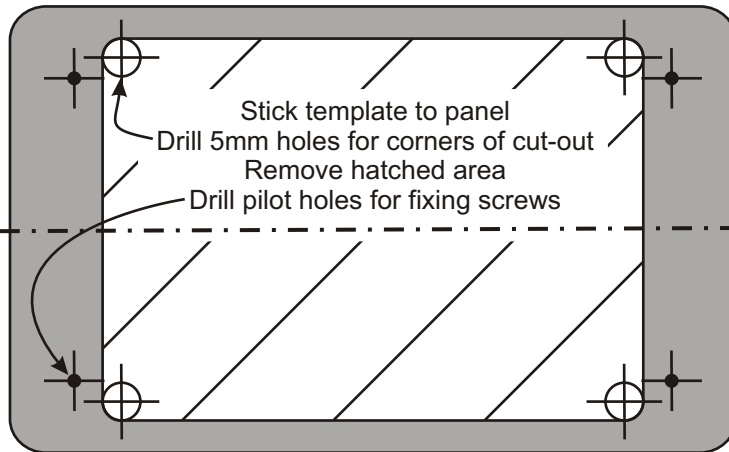

## Stick-on Fitting Template (flush mounting)

© Nereus Alarms Ltd

281007